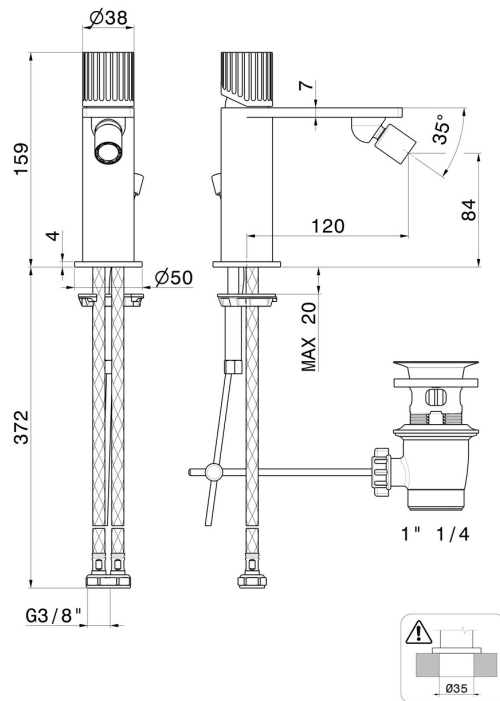

STEEL LINE

74225x.59.098

Single lever bidet mixer - finish PVD Brushed Pale Gold

PVD Brushed Pale Gold

FEATURES

Material	Stainless Steel
Technology	Save Water
Installation	Freestanding
Hole type	Single hole
Control type	Single lever
Waste / Drain set	With waste set
Water mixing	Mechanical

TECHNICAL DRAWING

 **AR Preview**
try it in your home

More Details
on our [website](#)

STEEL LINE

74225x.59.098

Single lever bidet mixer - finish PVD Brushed Pale Gold

AVAILABLE FINISHES

59.098