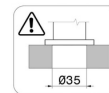

TECHNICAL DRAWING

AR Preview
try it in your home