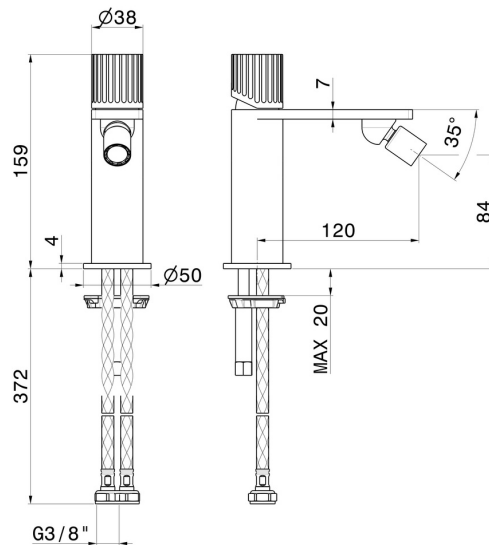

# STEEL LINE

**74226x.50.050**

Single lever bidet mixer - finish Stainless Steel

Without pop-up waste set

## FEATURES

Material	<b>Stainless Steel</b>
Technology	<b>Save Water</b>
Installation	<b>Freestanding</b>
Hole type	<b>Single hole</b>
Control type	<b>Single lever</b>
Waste / Drain set	<b>Without waste set</b>
Water mixing	<b>Mechanical</b>

## TECHNICAL DRAWING

 **AR Preview**  
try it in your home

**More Details**  
on our [website](#)

**STEEL LINE**

**74226x.50.050**

Single lever bidet mixer - finish Stainless Steel

**AVAILABLE FINISHES**

---