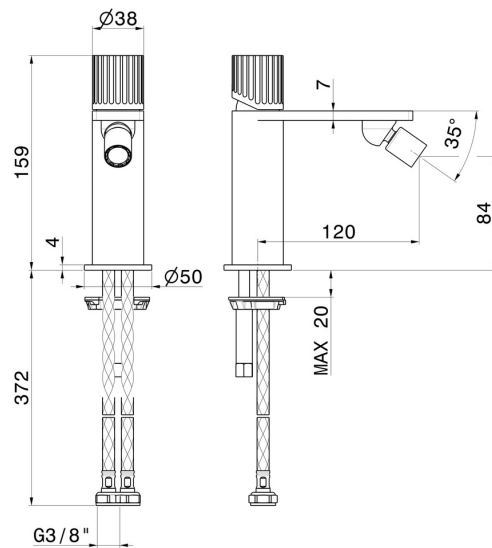

STEEL LINE

74226x.59.064

Single lever bidet mixer - finish PVD Brushed Gun Metal

Without pop-up waste set

FEATURES

Material	Stainless Steel
Technology	Save Water
Installation	Freestanding
Hole type	Single hole
Control type	Single lever
Waste / Drain set	Without waste set
Water mixing	Mechanical

TECHNICAL DRAWING

STEEL LINE

74226x.59.064

Single lever bidet mixer - finish PVD Brushed Gun Metal

AVAILABLE FINISHES

59.064

PVD Brushed Gun Metal

50.050