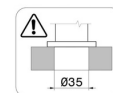

STEEL LINE

74226x.59.064

Single lever bidet mixer - finish PVD Brushed Gun Metal

Without pop-up waste set

FEATURES

Material	Stainless Steel
Technology	Save Water
Installation	Freestanding
Hole type	Single hole
Control type	Single lever
Waste / Drain set	Without waste set
Water mixing	Mechanical

TECHNICAL DRAWING

STEEL LINE

74226x.59.064

Single lever bidet mixer - finish PVD Brushed Gun Metal

AVAILABLE FINISHES

59.064

PVD Brushed Gun Metal

50.050