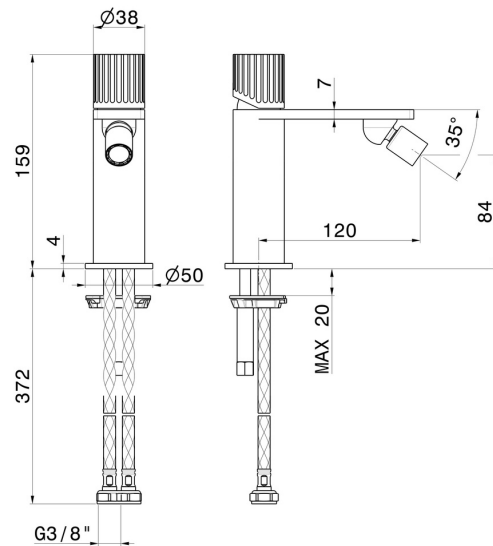

STEEL LINE

74226x.59.067

Single lever bidet mixer - finish PVD Brushed Copper Bronze

Without pop-up waste set

PVD Brushed Copper Bronze

FEATURES

- | | |
|-------------------|--------------------------|
| Material | Stainless Steel |
| Technology | Save Water |
| Installation | Freestanding |
| Hole type | Single hole |
| Control type | Single lever |
| Waste / Drain set | Without waste set |
| Water mixing | Mechanical |

TECHNICAL DRAWING

 **AR Preview**
try it in your home

More Details
on our [website](#)

STEEL LINE

74226x.59.067

Single lever bidet mixer - finish PVD Brushed Copper Bronze

AVAILABLE FINISHES

59.067