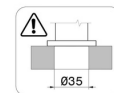

STEEL LINE

74226x.59.067

Single lever bidet mixer - finish PVD Brushed Copper Bronze

Without pop-up waste set

PVD Brushed Copper Bronze

FEATURES

- | | |
|-------------------|--------------------------|
| Material | Stainless Steel |
| Technology | Save Water |
| Installation | Freestanding |
| Hole type | Single hole |
| Control type | Single lever |
| Waste / Drain set | Without waste set |
| Water mixing | Mechanical |

TECHNICAL DRAWING

 **AR Preview**
try it in your home

More Details
on our [website](#)

STEEL LINE

74226x.59.067

Single lever bidet mixer - finish PVD Brushed Copper Bronze

AVAILABLE FINISHES

59.067