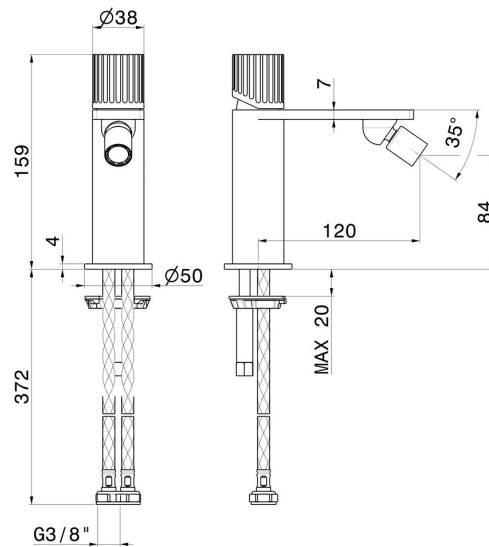

STEEL LINE

74226x.59.098

Single lever bidet mixer - finish PVD Brushed Pale Gold

Without pop-up waste set

PVD Brushed Pale Gold

FEATURES

Material	Stainless Steel
Technology	Save Water
Installation	Freestanding
Hole type	Single hole
Control type	Single lever
Waste / Drain set	Without waste set
Water mixing	Mechanical

TECHNICAL DRAWING

STEEL LINE

74226x.59.098

Single lever bidet mixer - finish PVD Brushed Pale Gold

AVAILABLE FINISHES

59.098

PVD Brushed Pale Gold

50.050