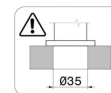

STEEL LINE

74226x.59.098

Single lever bidet mixer - finish PVD Brushed Pale Gold

Without pop-up waste set

PVD Brushed Pale Gold

FEATURES

Material	Stainless Steel
Technology	Save Water
Installation	Freestanding
Hole type	Single hole
Control type	Single lever
Waste / Drain set	Without waste set
Water mixing	Mechanical

TECHNICAL DRAWING

STEEL LINE

74226x.59.098

Single lever bidet mixer - finish PVD Brushed Pale Gold

AVAILABLE FINISHES

59.098

PVD Brushed Pale Gold

50.050