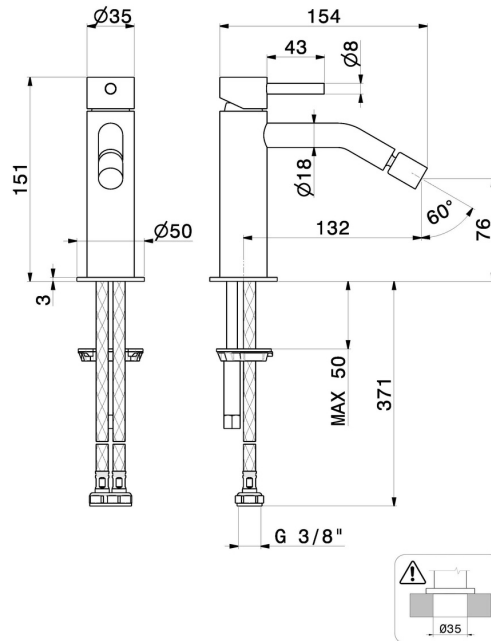

X-STEEL 316

74327X.59.064

Single lever bidet mixer - finish PVD Brushed Gun Metal

Without pop-up waste set

PVD Brushed Gun Metal

FEATURES

| | |
|-------------------|--------------------------|
| Material | Stainless Steel |
| Technology | Save Water |
| Installation | Freestanding |
| Hole type | Single hole |
| Control type | Single lever |
| Waste / Drain set | Without waste set |
| Water mixing | Mechanical |

TECHNICAL DRAWING

 **AR Preview**
try it in your home

More Details
on our [website](#)

X-STEEL 316

74327X.59.064

Single lever bidet mixer - finish PVD Brushed Gun Metal

AVAILABLE FINISHES

59.064