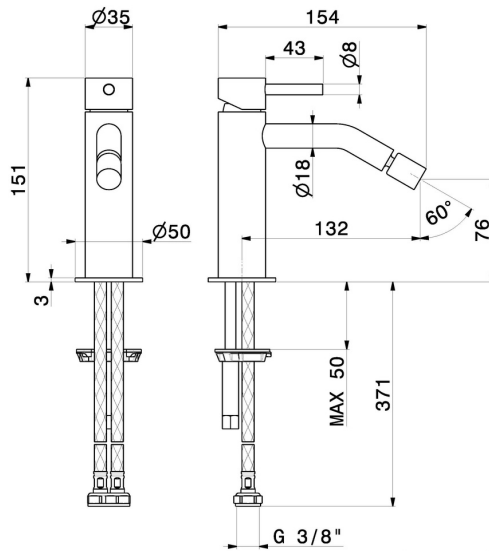

X-STEEL 316

74327X.59.097

Single lever bidet mixer - finish PVD Brushed Gold

Without pop-up waste set

PVD Brushed Gold

FEATURES

Material	Stainless Steel
Technology	Save Water
Installation	Freestanding
Hole type	Single hole
Control type	Single lever
Waste / Drain set	Without waste set
Water mixing	Mechanical

TECHNICAL DRAWING

 **AR Preview**
try it in your home

More Details
on our [website](#)

X-STEEL 316

74327X.59.097

Single lever bidet mixer - finish PVD Brushed Gold

AVAILABLE FINISHES

59.097