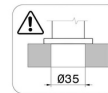

X-STEEL 316

74327X.59.097

Single lever bidet mixer - finish PVD Brushed Gold

Without pop-up waste set

PVD Brushed Gold

FEATURES

Material	Stainless Steel
Technology	Save Water
Installation	Freestanding
Hole type	Single hole
Control type	Single lever
Waste / Drain set	Without waste set
Water mixing	Mechanical

TECHNICAL DRAWING

 **AR Preview**
try it in your home

More Details
on our [website](#)

X-STEEL 316

74327X.59.097

Single lever bidet mixer - finish PVD Brushed Gold

AVAILABLE FINISHES

59.097