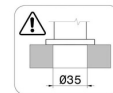

TECHNICAL DRAWING

AR Preview
try it in your home