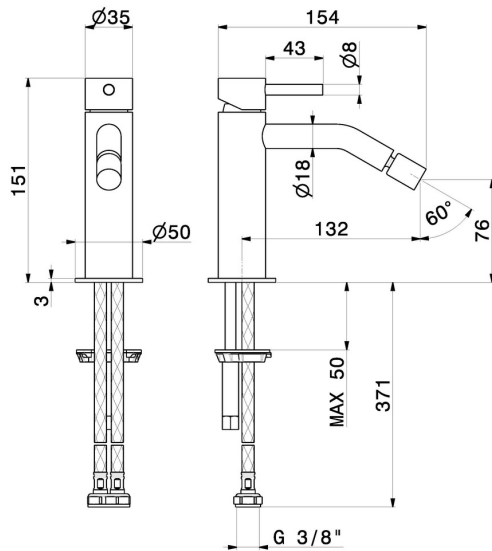

# X-STEEL 316

**74327X.59.098**

Single lever bidet mixer - finish PVD Brushed Pale Gold

Without pop-up waste set

PVD Brushed Pale Gold

## FEATURES

Material	<b>Stainless Steel</b>
Technology	<b>Save Water</b>
Installation	<b>Freestanding</b>
Hole type	<b>Single hole</b>
Control type	<b>Single lever</b>
Waste / Drain set	<b>Without waste set</b>
Water mixing	<b>Mechanical</b>

## TECHNICAL DRAWING

 **AR Preview**  
try it in your home

**More Details**  
on our [website](#)

**X-STEEL 316**

**74327X.59.098**

Single lever bidet mixer - finish PVD Brushed Pale Gold

**AVAILABLE FINISHES**