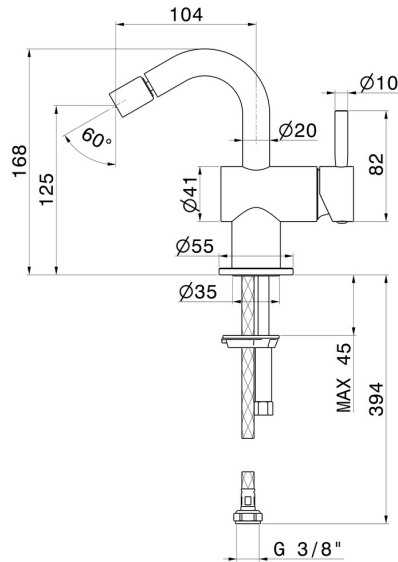

BLINK

70827.01.093

Single lever bidet mixer basin group - finish Matt Black

Without pop-up waste set

FEATURES

- | | |
|-------------------|--------------------------|
| Material | Brass |
| Technology | Save Water |
| Installation | Freestanding |
| Hole type | Single hole |
| Control type | Single lever |
| Waste / Drain set | Without waste set |
| Water mixing | Mechanical |

TECHNICAL DRAWING

 **AR Preview**
try it in your home

More Details
on our [website](#)

BLINK

70827.01.093

Single lever bidet mixer basin group - finish Matt Black

AVAILABLE FINISHES

01.093