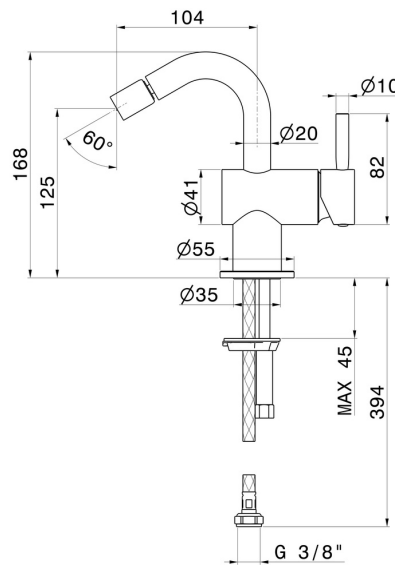

BLINK

70827.21.018

Single lever bidet mixer basin group - finish Chrome

Without pop-up waste set

Chrome

FEATURES

- | | |
|-------------------|--------------------------|
| Material | Brass |
| Technology | Save Water |
| Installation | Freestanding |
| Hole type | Single hole |
| Control type | Single lever |
| Waste / Drain set | Without waste set |
| Water mixing | Mechanical |

TECHNICAL DRAWING

AR Preview
try it in your home

More Details
on our [website](#)

BLINK

70827.21.018

Single lever bidet mixer basin group - finish Chrome

AVAILABLE FINISHES

21.018