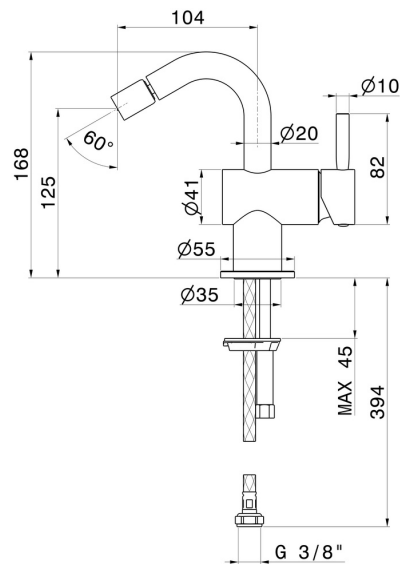

BLINK

70827.47.083

Single lever bidet mixer basin group - finish Groove Bronze

Without pop-up waste set

Groove Bronze

FEATURES

- | | |
|-------------------|--------------------------|
| Material | Brass |
| Technology | Save Water |
| Installation | Freestanding |
| Hole type | Single hole |
| Control type | Single lever |
| Waste / Drain set | Without waste set |
| Water mixing | Mechanical |

TECHNICAL DRAWING

 **AR Preview**
try it in your home

More Details
on our [website](#)

BLINK

70827.47.083

Single lever bidet mixer basin group - finish Groove Bronze

AVAILABLE FINISHES

47.083