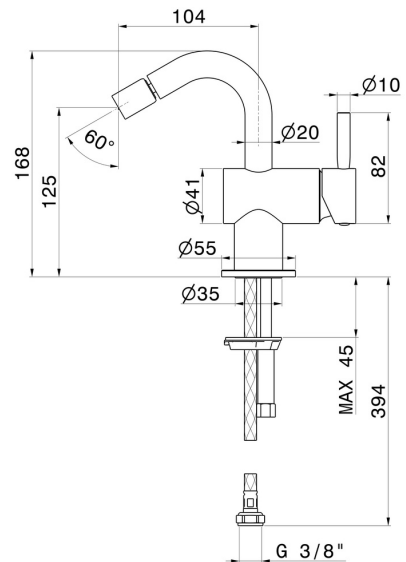

BLINK

70827.58.061

Single lever bidet mixer basin group - finish PVD Copper Bronze

Without pop-up waste set

FEATURES

Material	Brass
Technology	Save Water
Installation	Freestanding
Hole type	Single hole
Control type	Single lever
Waste / Drain set	Without waste set
Water mixing	Mechanical

TECHNICAL DRAWING

BLINK

70827.58.061

Single lever bidet mixer basin group - finish PVD Copper Bronze

AVAILABLE FINISHES

58.061

PVD Copper Bronze

01.093