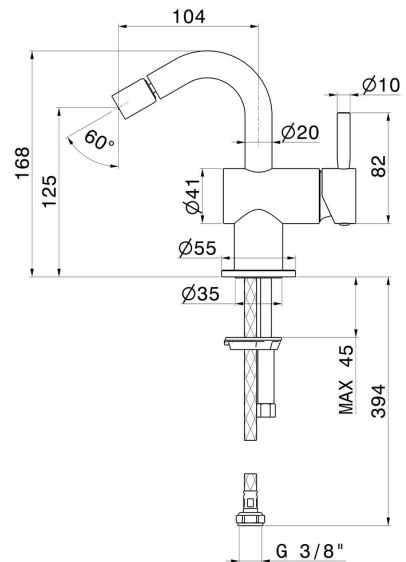

BLINK

70827.59.098

Single lever bidet mixer basin group - finish PVD Brushed Pale Gold

Without pop-up waste set

PVD Brushed Pale Gold

FEATURES

Material	Brass
Technology	Save Water
Installation	Freestanding
Hole type	Single hole
Control type	Single lever
Waste / Drain set	Without waste set
Water mixing	Mechanical

TECHNICAL DRAWING

BLINK

70827.59.098

Single lever bidet mixer basin group - finish PVD Brushed Pale Gold

AVAILABLE FINISHES

59.098

PVD Brushed Pale Gold

01.093