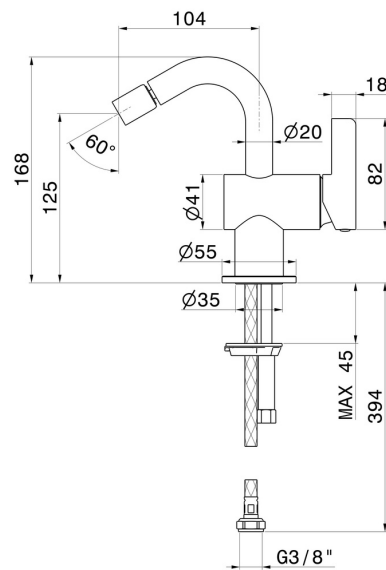

# BLINK CHIC

**71127.21.018**

Single lever bidet mixer basin group - finish Chrome

Luxury. Without pop-up waste set.

## FEATURES

- |                   |                          |
|-------------------|--------------------------|
| Material          | <b>Brass</b>             |
| Technology        | <b>Save Water</b>        |
| Installation      | <b>Freestanding</b>      |
| Hole type         | <b>Single hole</b>       |
| Waste / Drain set | <b>Without waste set</b> |
| Water mixing      | <b>Mechanical</b>        |

## TECHNICAL DRAWING

**BLINK CHIC**

**71127.21.018**

Single lever bidet mixer basin group - finish Chrome

**AVAILABLE FINISHES**

---

**21.018**

Chrome