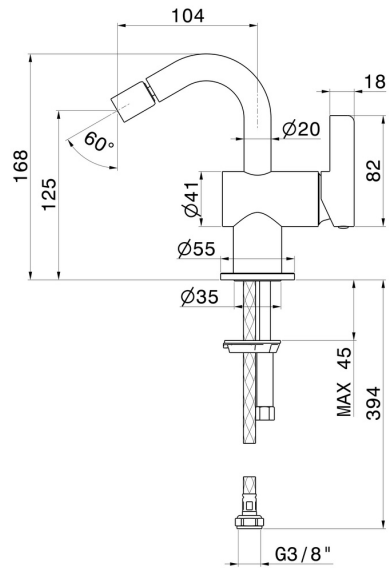

BLINK CHIC

71127.47.083

Single lever bidet mixer basin group - finish Groove Bronze

Luxury. Without pop-up waste set.

Groove Bronze

FEATURES

- | | |
|-------------------|--------------------------|
| Material | Brass |
| Technology | Save Water |
| Installation | Freestanding |
| Hole type | Single hole |
| Waste / Drain set | Without waste set |
| Water mixing | Mechanical |

TECHNICAL DRAWING

BLINK CHIC

71127.47.083

Single lever bidet mixer basin group - finish Groove Bronze

AVAILABLE FINISHES

47.083

Groove Bronze

01.093