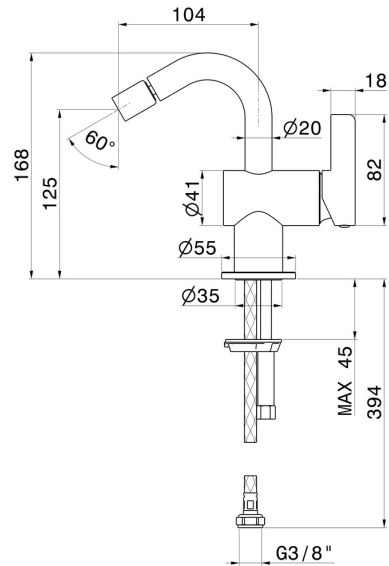

# BLINK CHIC

**71127.58.061**

Single lever bidet mixer basin group - finish PVD Copper Bronze

Luxury. Without pop-up waste set.

## FEATURES

Material	<b>Brass</b>
Technology	<b>Save Water</b>
Installation	<b>Freestanding</b>
Hole type	<b>Single hole</b>
Waste / Drain set	<b>Without waste set</b>
Water mixing	<b>Mechanical</b>

## TECHNICAL DRAWING

**BLINK CHIC**

**71127.58.061**

Single lever bidet mixer basin group - finish PVD Copper Bronze

**AVAILABLE FINISHES**

---

**58.061**

PVD Copper Bronze