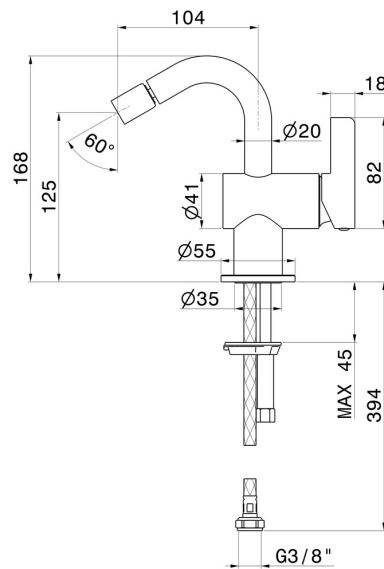

# BLINK CHIC

**71127.58.063**

Single lever bidet mixer basin group - finish PVD Gun Metal

Luxury. Without pop-up waste set.

## FEATURES

Material	<b>Brass</b>
Technology	<b>Save Water</b>
Installation	<b>Freestanding</b>
Hole type	<b>Single hole</b>
Waste / Drain set	<b>Without waste set</b>
Water mixing	<b>Mechanical</b>

## TECHNICAL DRAWING

**BLINK CHIC**

**71127.58.063**

Single lever bidet mixer basin group - finish PVD Gun Metal

**AVAILABLE FINISHES**

---

**58.063**

PVD Gun Metal