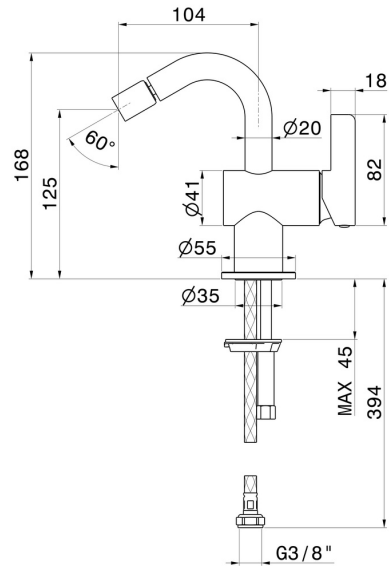

# BLINK CHIC

**71127.59.098**

Single lever bidet mixer basin group - finish PVD Brushed Pale Gold

Luxury. Without pop-up waste set.

PVD Brushed Pale Gold

## FEATURES

- |                   |                          |
|-------------------|--------------------------|
| Material          | <b>Brass</b>             |
| Technology        | <b>Save Water</b>        |
| Installation      | <b>Freestanding</b>      |
| Hole type         | <b>Single hole</b>       |
| Waste / Drain set | <b>Without waste set</b> |
| Water mixing      | <b>Mechanical</b>        |

## TECHNICAL DRAWING

**BLINK CHIC**

**71127.59.098**

Single lever bidet mixer basin group - finish PVD Brushed Pale Gold

**AVAILABLE FINISHES**

---

**59.098**

PVD Brushed Pale Gold