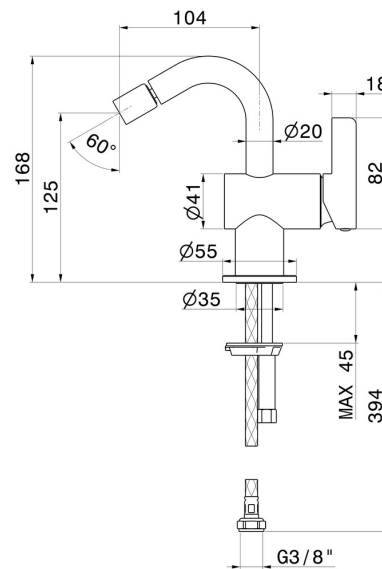

# BLINK CHIC

**71127.61.020**

Single lever bidet mixer basin group - finish PVD Glossy Gold

Luxury. Without pop-up waste set.

PVD Glossy Gold

## TECHNICAL DRAWING

 **AR Preview**  
try it in your home

**More Details**  
on our [website](#)

**BLINK CHIC**

**71127.61.020**

Single lever bidet mixer basin group - finish PVD Glossy Gold

**AVAILABLE FINISHES**