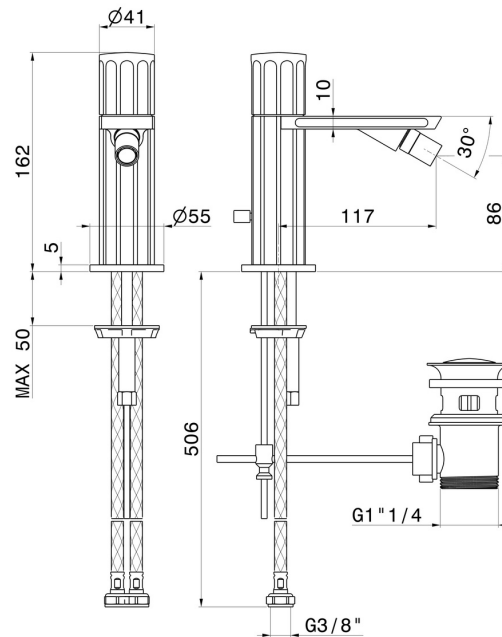

IONIKA

72825.01.014

Single lever bidet mixer basin group - finish Matt White

FEATURES

Material	Brass
Technology	Energy Saving - Save Water
Installation	Freestanding
Hole type	Single hole
Waste / Drain set	With waste set
Water mixing	Mechanical

TECHNICAL DRAWING

IONIKA

72825.01.014

Single lever bidet mixer basin group - finish Matt White

AVAILABLE FINISHES

01.014

Matt White

01.093