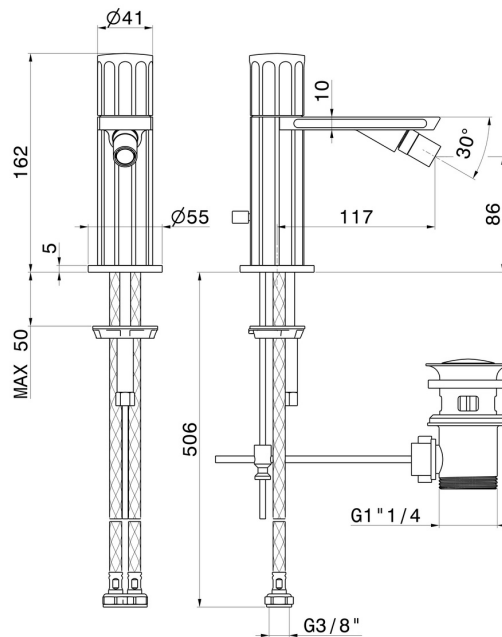

# IONIKA

**72825.01.093**

Single lever bidet mixer basin group - finish Matt Black

## FEATURES

Material	<b>Brass</b>
Technology	<b>Energy Saving - Save Water</b>
Installation	<b>Freestanding</b>
Hole type	<b>Single hole</b>
Waste / Drain set	<b>With waste set</b>
Water mixing	<b>Mechanical</b>

## TECHNICAL DRAWING

**IONIKA**

**72825.01.093**

Single lever bidet mixer basin group - finish Matt Black

**AVAILABLE FINISHES**

---

**01.093**

Matt Black