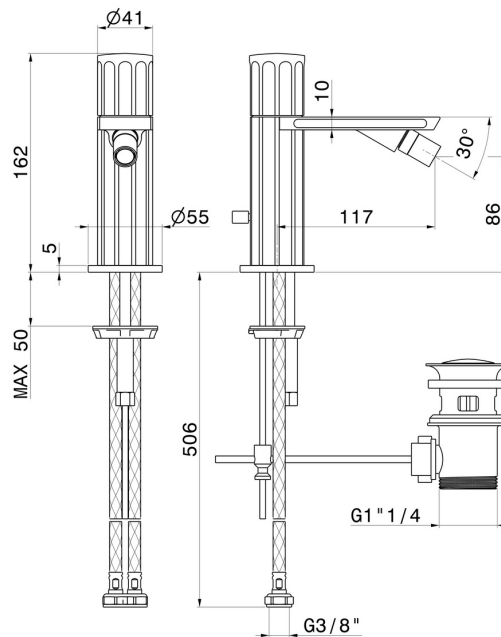

# IONIKA

**72825.21.018**

Single lever bidet mixer basin group - finish Chrome

## FEATURES

Material	<b>Brass</b>
Technology	<b>Energy Saving - Save Water</b>
Installation	<b>Freestanding</b>
Hole type	<b>Single hole</b>
Waste / Drain set	<b>With waste set</b>
Water mixing	<b>Mechanical</b>

## TECHNICAL DRAWING

**IONIKA**

**72825.21.018**

Single lever bidet mixer basin group - finish Chrome

**AVAILABLE FINISHES**

---

**21.018**

Chrome