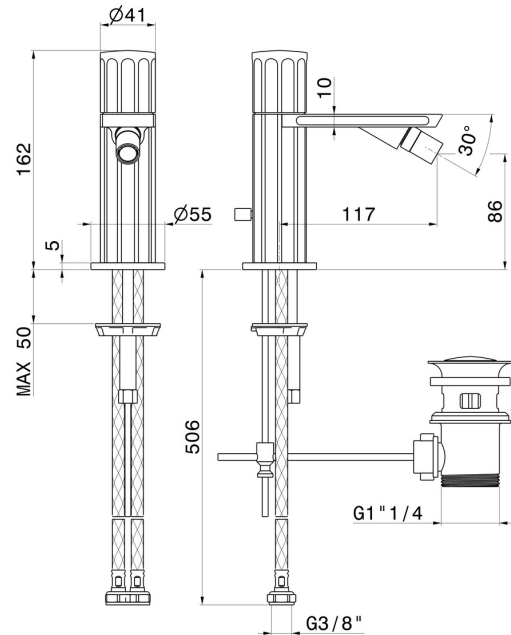

# IONIKA

**72825.59.066**

Single lever bidet mixer basin group - finish PVD Brushed steel

PVD Brushed steel

## FEATURES

- |                   |                                   |
|-------------------|-----------------------------------|
| Material          | <b>Brass</b>                      |
| Technology        | <b>Energy Saving - Save Water</b> |
| Installation      | <b>Freestanding</b>               |
| Hole type         | <b>Single hole</b>                |
| Waste / Drain set | <b>With waste set</b>             |
| Water mixing      | <b>Mechanical</b>                 |

## TECHNICAL DRAWING

**IONIKA**

**72825.59.066**

Single lever bidet mixer basin group - finish PVD Brushed steel

**AVAILABLE FINISHES**

---

**59.066**

PVD Brushed steel