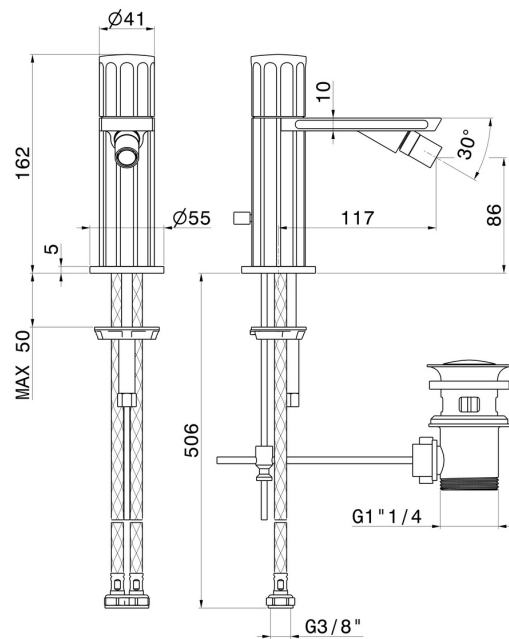

# IONIKA

**72825.59.067**

Single lever bidet mixer basin group - finish PVD Brushed Copper Bronze

PVD Brushed Copper Bronze

## FEATURES

Material	<b>Brass</b>
Technology	<b>Energy Saving - Save Water</b>
Installation	<b>Freestanding</b>
Hole type	<b>Single hole</b>
Waste / Drain set	<b>With waste set</b>
Water mixing	<b>Mechanical</b>

## TECHNICAL DRAWING

**IONIKA**

**72825.59.067**

Single lever bidet mixer basin group - finish PVD Brushed Copper Bronze

**AVAILABLE FINISHES**

---

**59.067**

PVD Brushed Copper Bronze