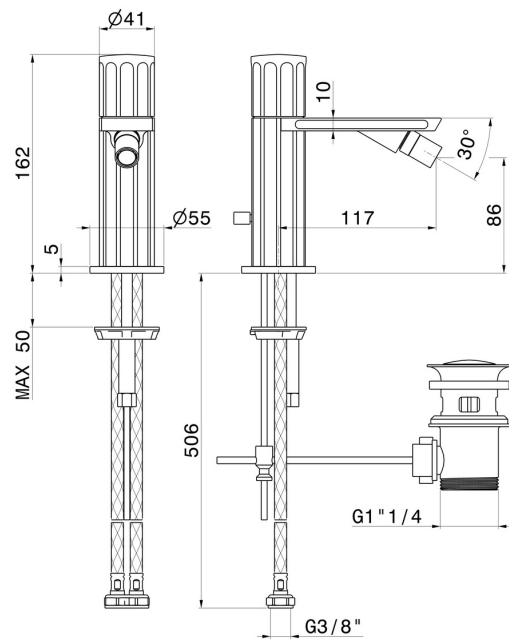

# IONIKA

**72825.59.098**

Single lever bidet mixer basin group - finish PVD Brushed Pale Gold

## FEATURES

Material	<b>Brass</b>
Technology	<b>Energy Saving - Save Water</b>
Installation	<b>Freestanding</b>
Hole type	<b>Single hole</b>
Waste / Drain set	<b>With waste set</b>
Water mixing	<b>Mechanical</b>

## TECHNICAL DRAWING

**IONIKA**

**72825.59.098**

Single lever bidet mixer basin group - finish PVD Brushed Pale Gold

**AVAILABLE FINISHES**

---

**59.098**

PVD Brushed Pale Gold