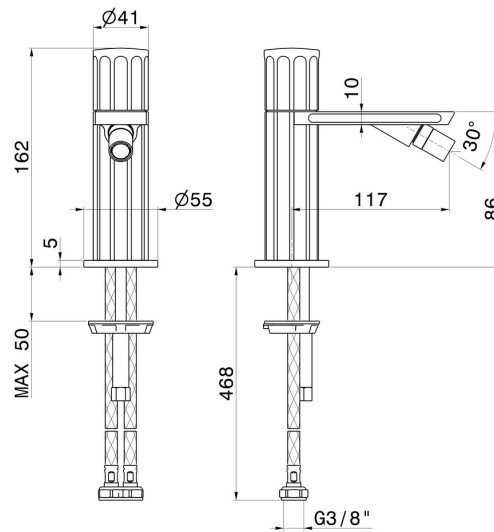

IONIKA

72827.01.014

Single lever bidet mixer basin group - finish Matt White

Without pop-up waste set

FEATURES

Material	Brass
Technology	Energy Saving - Save Water
Installation	Freestanding
Hole type	Single hole
Waste / Drain set	Without waste set
Water mixing	Mechanical

TECHNICAL DRAWING

IONIKA

72827.01.014

Single lever bidet mixer basin group - finish Matt White

AVAILABLE FINISHES

01.014

Matt White

01.093