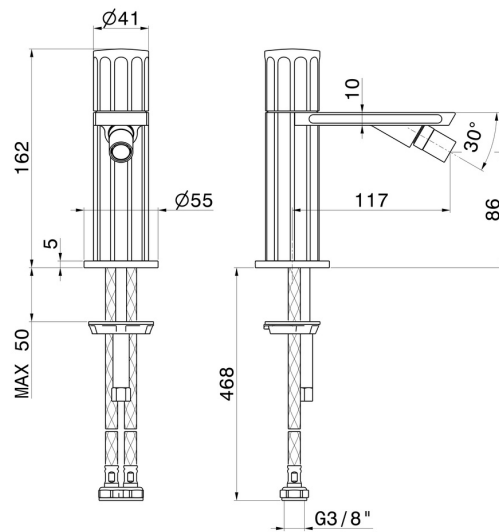

IONIKA

72827.01.093

Single lever bidet mixer basin group - finish Matt Black

Without pop-up waste set

FEATURES

Material	Brass
Technology	Energy Saving - Save Water
Installation	Freestanding
Hole type	Single hole
Waste / Drain set	Without waste set
Water mixing	Mechanical

TECHNICAL DRAWING

IONIKA

72827.01.093

Single lever bidet mixer basin group - finish Matt Black

AVAILABLE FINISHES

01.093

Matt Black

01.014