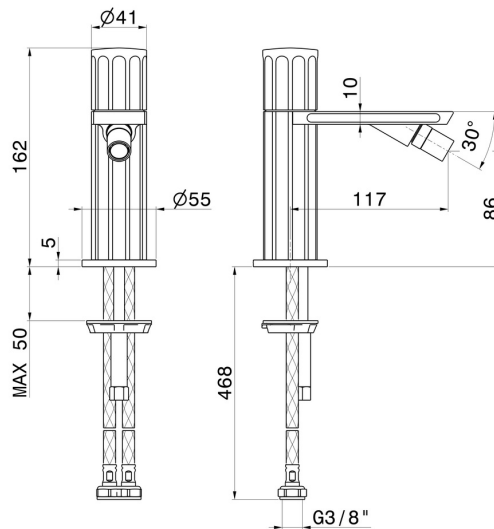

IONIKA

72827.21.018

Single lever bidet mixer basin group - finish Chrome

Without pop-up waste set

FEATURES

Material	Brass
Technology	Energy Saving - Save Water
Installation	Freestanding
Hole type	Single hole
Waste / Drain set	Without waste set
Water mixing	Mechanical

TECHNICAL DRAWING

IONIKA

72827.21.018

Single lever bidet mixer basin group - finish Chrome

AVAILABLE FINISHES

21.018

Chrome

01.014