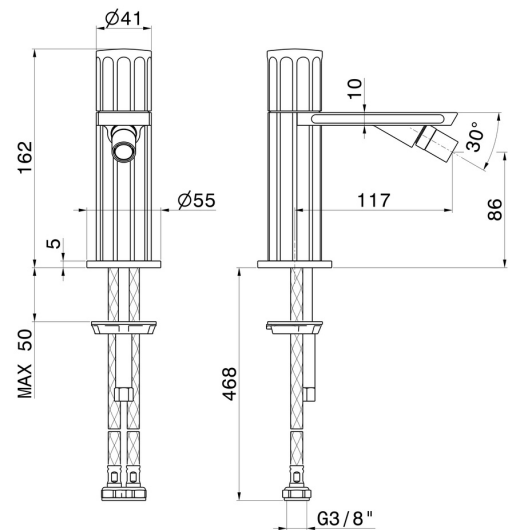

# IONIKA

**72827.59.064**

Single lever bidet mixer basin group - finish PVD Brushed Gun Metal

Without pop-up waste set

PVD Brushed Gun Metal

## FEATURES

Material	<b>Brass</b>
Technology	<b>Energy Saving - Save Water</b>
Installation	<b>Freestanding</b>
Hole type	<b>Single hole</b>
Waste / Drain set	<b>Without waste set</b>
Water mixing	<b>Mechanical</b>

## TECHNICAL DRAWING

**IONIKA**

**72827.59.064**

Single lever bidet mixer basin group - finish PVD Brushed Gun Metal

**AVAILABLE FINISHES**

---

**59.064**

PVD Brushed Gun Metal