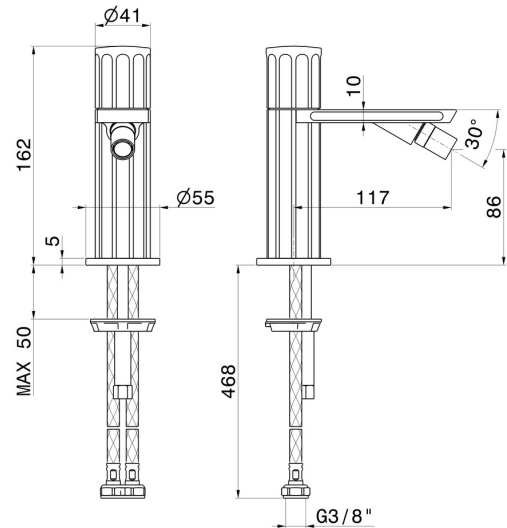

IONIKA

72827.59.066

Single lever bidet mixer basin group - finish PVD Brushed steel

Without pop-up waste set

FEATURES

- | | |
|-------------------|-----------------------------------|
| Material | Brass |
| Technology | Energy Saving - Save Water |
| Installation | Freestanding |
| Hole type | Single hole |
| Waste / Drain set | Without waste set |
| Water mixing | Mechanical |

TECHNICAL DRAWING

IONIKA

72827.59.066

Single lever bidet mixer basin group - finish PVD Brushed steel

AVAILABLE FINISHES

59.066

PVD Brushed steel

01.014