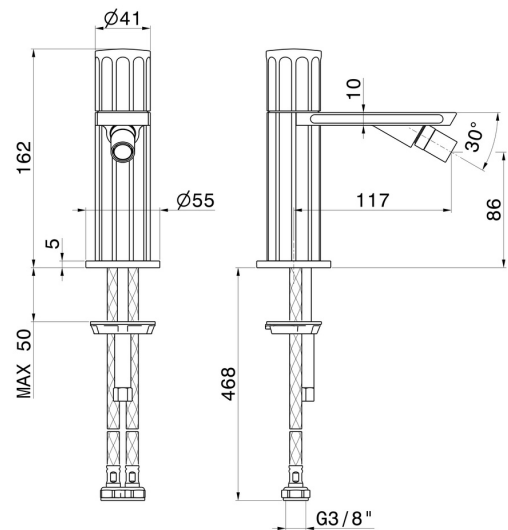

# IONIKA

**72827.59.067**

Single lever bidet mixer basin group - finish PVD Brushed Copper Bronze

Without pop-up waste set

## FEATURES

- |                   |                                   |
|-------------------|-----------------------------------|
| Material          | <b>Brass</b>                      |
| Technology        | <b>Energy Saving - Save Water</b> |
| Installation      | <b>Freestanding</b>               |
| Hole type         | <b>Single hole</b>                |
| Waste / Drain set | <b>Without waste set</b>          |
| Water mixing      | <b>Mechanical</b>                 |

## TECHNICAL DRAWING

**IONIKA**

**72827.59.067**

Single lever bidet mixer basin group - finish PVD Brushed Copper Bronze

**AVAILABLE FINISHES**

---

**59.067**

PVD Brushed Copper Bronze