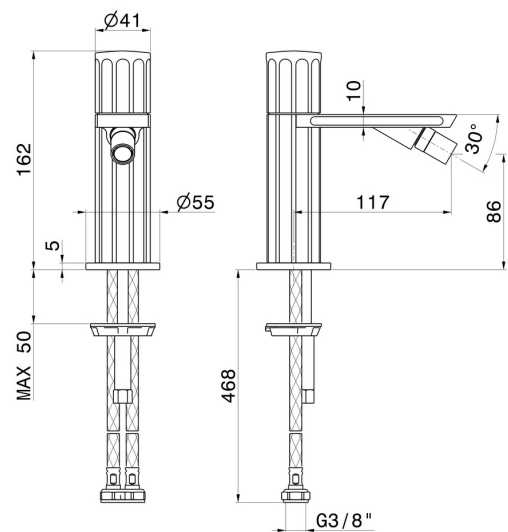

# IONIKA

**72827.59.098**

Single lever bidet mixer basin group - finish PVD Brushed Pale Gold

Without pop-up waste set

## FEATURES

- |                   |                                   |
|-------------------|-----------------------------------|
| Material          | <b>Brass</b>                      |
| Technology        | <b>Energy Saving - Save Water</b> |
| Installation      | <b>Freestanding</b>               |
| Hole type         | <b>Single hole</b>                |
| Waste / Drain set | <b>Without waste set</b>          |
| Water mixing      | <b>Mechanical</b>                 |

## TECHNICAL DRAWING

**IONIKA**

**72827.59.098**

Single lever bidet mixer basin group - finish PVD Brushed Pale Gold

**AVAILABLE FINISHES**

---

**59.098**

PVD Brushed Pale Gold