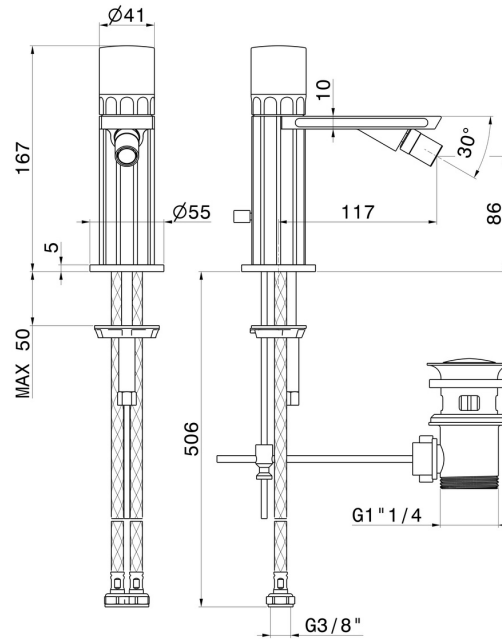

TECHNICAL DRAWING

AR Preview
try it in your home

More Details
on our [website](#)