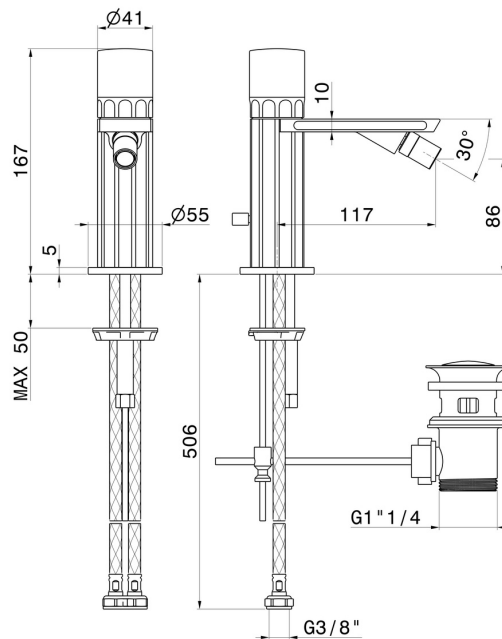

IONIKA SUPREME

72925.01.093

Single lever bidet mixer basin group - finish Matt Black

FEATURES

Material	Brass/Marble
Technology	Energy Saving - Save Water
Installation	Freestanding
Hole type	Single hole
Control type	Single lever
Waste / Drain set	With waste set
Water mixing	Mechanical

TECHNICAL DRAWING

IONIKA SUPREME

72925.01.093

Single lever bidet mixer basin group - finish Matt Black

AVAILABLE FINISHES

01.093

Matt Black

01.014