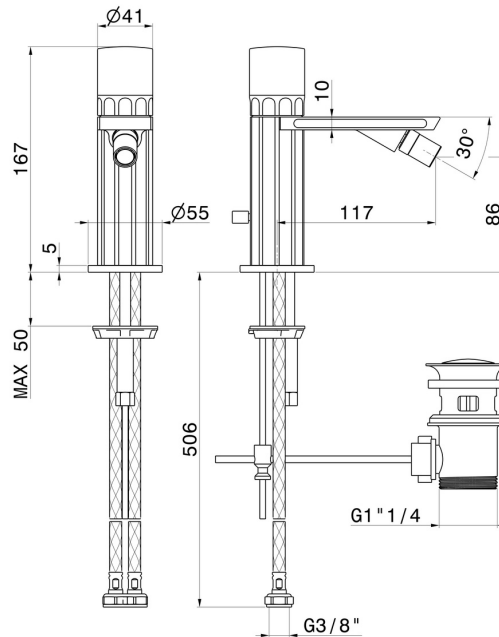

IONIKA SUPREME

72925.21.018

Single lever bidet mixer basin group - finish Chrome

FEATURES

Material	Brass/Marble
Technology	Energy Saving - Save Water
Installation	Freestanding
Hole type	Single hole
Control type	Single lever
Waste / Drain set	With waste set
Water mixing	Mechanical

TECHNICAL DRAWING

IONIKA SUPREME

72925.21.018

Single lever bidet mixer basin group - finish Chrome

AVAILABLE FINISHES

21.018

Chrome

01.014