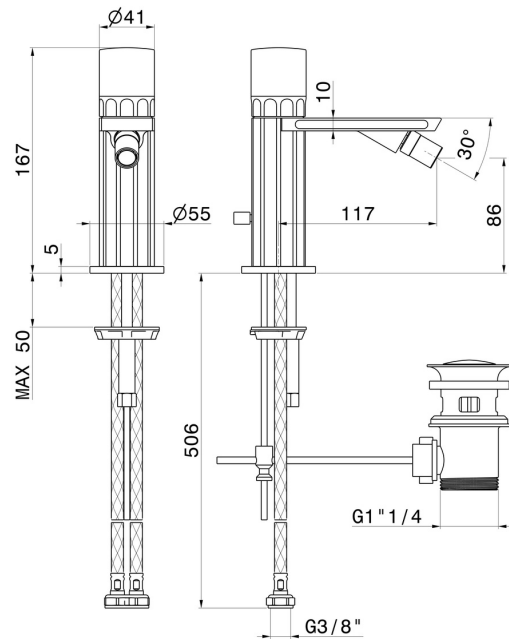

IONIKA SUPREME

72925.59.064

Single lever bidet mixer basin group - finish PVD Brushed Gun Metal

PVD Brushed Gun Metal

FEATURES

Material	Brass/Marble
Technology	Energy Saving - Save Water
Installation	Freestanding
Hole type	Single hole
Control type	Single lever
Waste / Drain set	With waste set
Water mixing	Mechanical

TECHNICAL DRAWING

IONIKA SUPREME

72925.59.064

Single lever bidet mixer basin group - finish PVD Brushed Gun Metal

AVAILABLE FINISHES

59.064

PVD Brushed Gun Metal

01.014