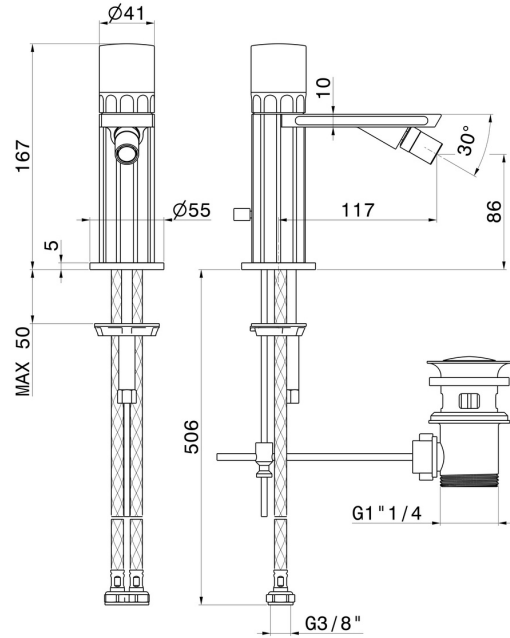

# IONIKA SUPREME

**72925.59.066**

Single lever bidet mixer basin group - finish PVD Brushed steel

## FEATURES

Material	<b>Brass/Marble</b>
Technology	<b>Energy Saving - Save Water</b>
Installation	<b>Freestanding</b>
Hole type	<b>Single hole</b>
Control type	<b>Single lever</b>
Waste / Drain set	<b>With waste set</b>
Water mixing	<b>Mechanical</b>

## TECHNICAL DRAWING

**IONIKA SUPREME**

**72925.59.066**

Single lever bidet mixer basin group - finish PVD Brushed steel

**AVAILABLE FINISHES**

---

**59.066**

PVD Brushed steel