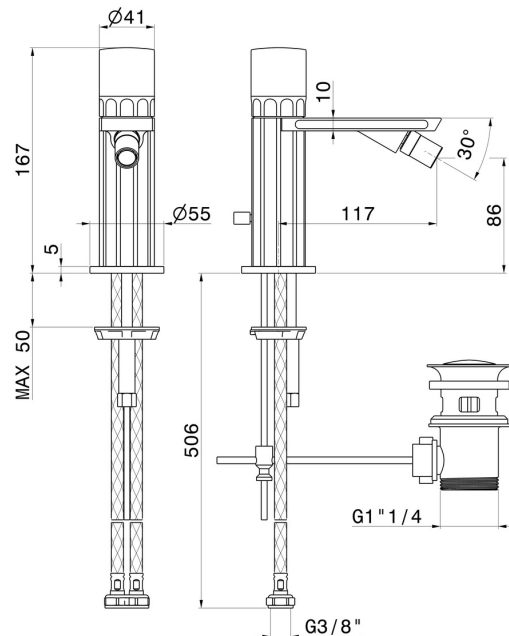

# IONIKA SUPREME

**72925.59.067**

Single lever bidet mixer basin group - finish PVD Brushed Copper Bronze

PVD Brushed Copper Bronze

## FEATURES

Material	<b>Brass/Marble</b>
Technology	<b>Energy Saving - Save Water</b>
Installation	<b>Freestanding</b>
Hole type	<b>Single hole</b>
Control type	<b>Single lever</b>
Waste / Drain set	<b>With waste set</b>
Water mixing	<b>Mechanical</b>

## TECHNICAL DRAWING

**IONIKA SUPREME**

**72925.59.067**

Single lever bidet mixer basin group - finish PVD Brushed Copper Bronze

**AVAILABLE FINISHES**

---

**59.067**

PVD Brushed Copper Bronze