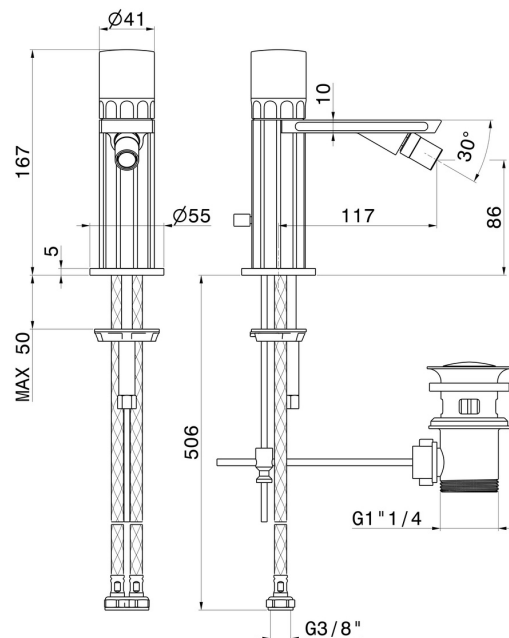

IONIKA SUPREME

72925.59.098

Single lever bidet mixer basin group - finish PVD Brushed Pale Gold

FEATURES

Material	Brass/Marble
Technology	Energy Saving - Save Water
Installation	Freestanding
Hole type	Single hole
Control type	Single lever
Waste / Drain set	With waste set
Water mixing	Mechanical

TECHNICAL DRAWING

IONIKA SUPREME

72925.59.098

Single lever bidet mixer basin group - finish PVD Brushed Pale Gold

AVAILABLE FINISHES

59.098

PVD Brushed Pale Gold

01.014