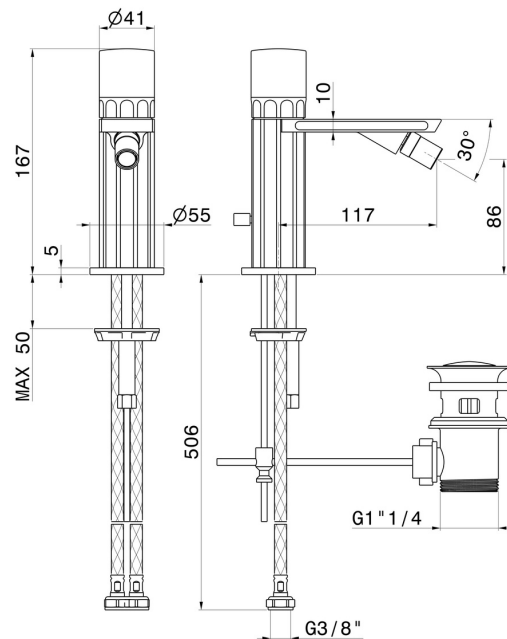

IONIKA SUPREME

72925.61.020

Single lever bidet mixer basin group - finish PVD Glossy Gold

FEATURES

Material	Brass/Marble
Technology	Energy Saving - Save Water
Installation	Freestanding
Hole type	Single hole
Control type	Single lever
Waste / Drain set	With waste set
Water mixing	Mechanical

TECHNICAL DRAWING

 **AR Preview**
try it in your home

More Details
on our [website](#)

IONIKA SUPREME

72925.61.020

Single lever bidet mixer basin group - finish PVD Glossy Gold

AVAILABLE FINISHES

61.020