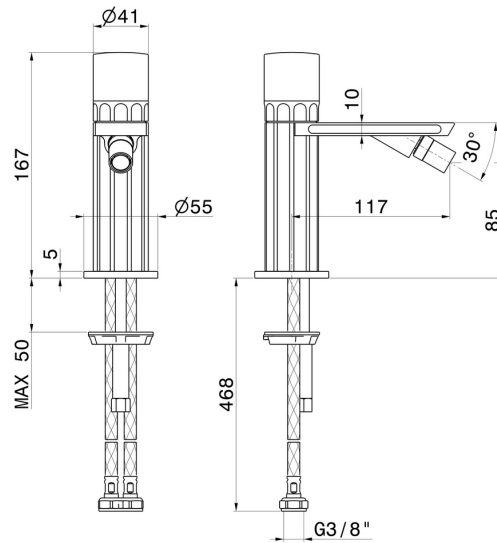

IONIKA SUPREME

72927.01.014

Single lever bidet mixer basin group - finish Matt White
Without pop-up waste set

FEATURES

Material	Brass/Marble
Technology	Energy Saving - Save Water
Installation	Freestanding
Hole type	Single hole
Control type	Single lever
Waste / Drain set	Without waste set
Water mixing	Mechanical

TECHNICAL DRAWING

 **AR Preview**
try it in your home

More Details
on our [website](#)

IONIKA SUPREME

72927.01.014

Single lever bidet mixer basin group - finish Matt White

AVAILABLE FINISHES

01.014