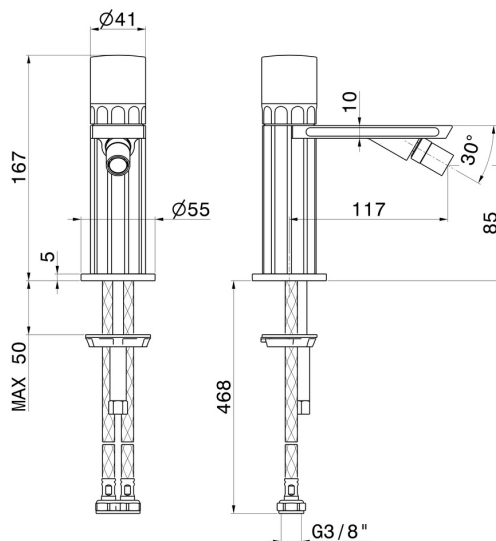

IONIKA SUPREME

72927.01.093

Single lever bidet mixer basin group - finish Matt Black

Without pop-up waste set

FEATURES

Material	Brass/Marble
Technology	Energy Saving - Save Water
Installation	Freestanding
Hole type	Single hole
Control type	Single lever
Waste / Drain set	Without waste set
Water mixing	Mechanical

TECHNICAL DRAWING

 **AR Preview**
try it in your home

More Details
on our [website](#)

IONIKA SUPREME

72927.01.093

Single lever bidet mixer basin group - finish Matt Black

AVAILABLE FINISHES

01.093