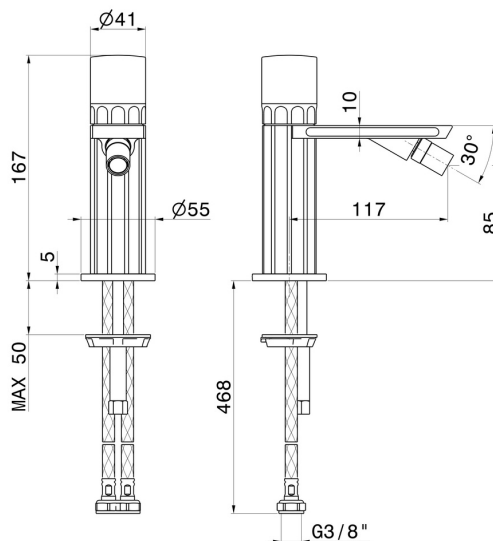

IONIKA SUPREME

72927.21.018

Single lever bidet mixer basin group - finish Chrome

Without pop-up waste set

Chrome

FEATURES

Material	Brass/Marble
Technology	Energy Saving - Save Water
Installation	Freestanding
Hole type	Single hole
Control type	Single lever
Waste / Drain set	Without waste set
Water mixing	Mechanical

TECHNICAL DRAWING

 **AR Preview**
try it in your home

More Details
on our [website](#)

IONIKA SUPREME

72927.21.018

Single lever bidet mixer basin group - finish Chrome

AVAILABLE FINISHES

21.018