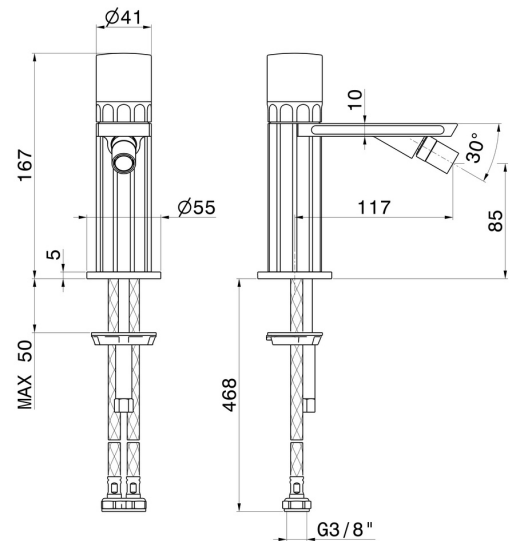

IONIKA SUPREME

72927.59.064

Single lever bidet mixer basin group - finish PVD Brushed Gun Metal

Without pop-up waste set

PVD Brushed Gun Metal

FEATURES

Material	Brass/Marble
Technology	Energy Saving - Save Water
Installation	Freestanding
Hole type	Single hole
Control type	Single lever
Waste / Drain set	Without waste set
Water mixing	Mechanical

TECHNICAL DRAWING

 **AR Preview**
try it in your home

More Details
on our [website](#)

IONIKA SUPREME

72927.59.064

Single lever bidet mixer basin group - finish PVD Brushed Gun Metal

AVAILABLE FINISHES

59.064