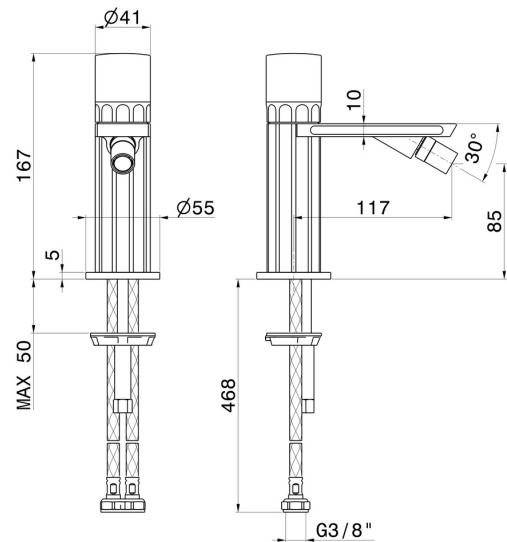

TECHNICAL DRAWING

AR Preview
try it in your home

More Details
on our [website](#)