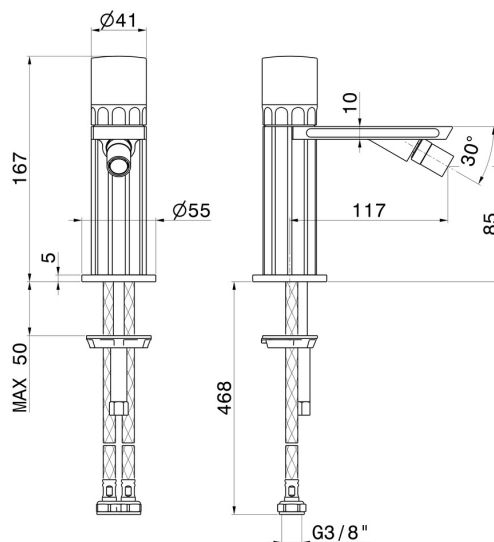

IONIKA SUPREME

72927.59.098

Single lever bidet mixer basin group - finish PVD Brushed Pale Gold

Without pop-up waste set

FEATURES

Material	Brass/Marble
Technology	Energy Saving - Save Water
Installation	Freestanding
Hole type	Single hole
Control type	Single lever
Waste / Drain set	Without waste set
Water mixing	Mechanical

TECHNICAL DRAWING

 **AR Preview**
try it in your home

More Details
on our [website](#)

IONIKA SUPREME

72927.59.098

Single lever bidet mixer basin group - finish PVD Brushed Pale Gold

AVAILABLE FINISHES

59.098