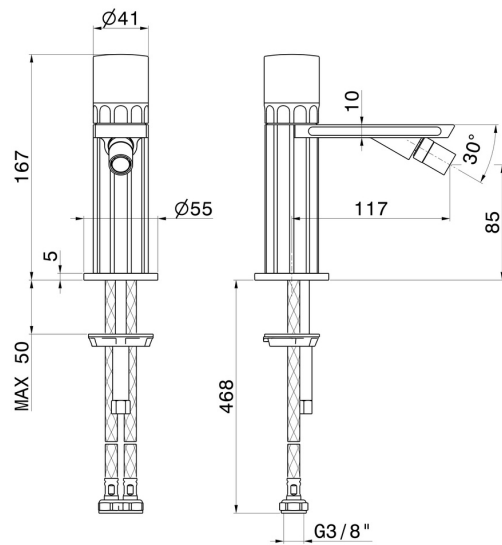

TECHNICAL DRAWING

AR Preview
try it in your home

More Details
on our [website](#)