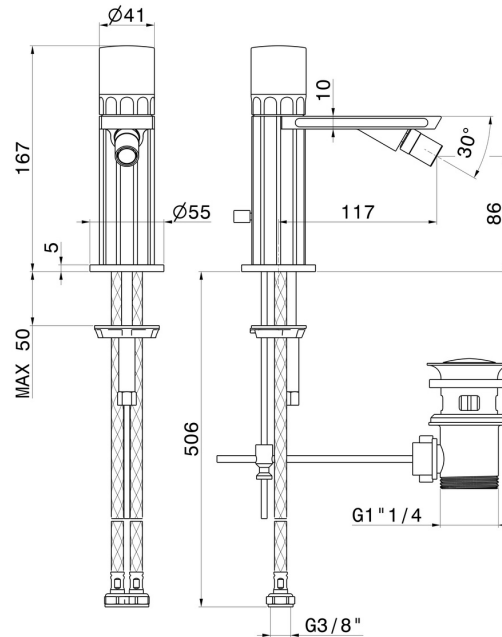

IONIKA ALLURE

73025.01.014

Single lever bidet mixer basin group - finish Matt White

FEATURES

Material	Brass/Marble
Technology	Energy Saving - Save Water
Installation	Freestanding
Hole type	Single hole
Control type	Single lever
Waste / Drain set	With waste set
Water mixing	Mechanical

TECHNICAL DRAWING

 **AR Preview**
try it in your home

More Details
on our [website](#)

IONIKA ALLURE

73025.01.014

Single lever bidet mixer basin group - finish Matt White

AVAILABLE FINISHES

01.014