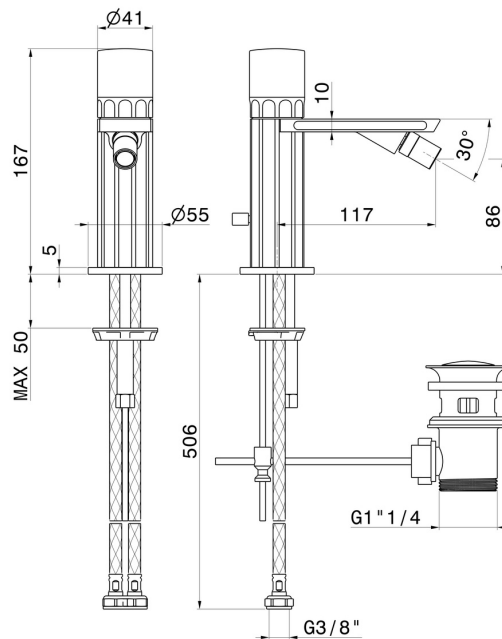

# IONIKA ALLURE

**73025.01.093**

Single lever bidet mixer basin group - finish Matt Black

## FEATURES

Material	<b>Brass/Marble</b>
Technology	<b>Energy Saving - Save Water</b>
Installation	<b>Freestanding</b>
Hole type	<b>Single hole</b>
Control type	<b>Single lever</b>
Waste / Drain set	<b>With waste set</b>
Water mixing	<b>Mechanical</b>

## TECHNICAL DRAWING

**IONIKA ALLURE**

**73025.01.093**

Single lever bidet mixer basin group - finish Matt Black

**AVAILABLE FINISHES**

---

**01.093**

Matt Black