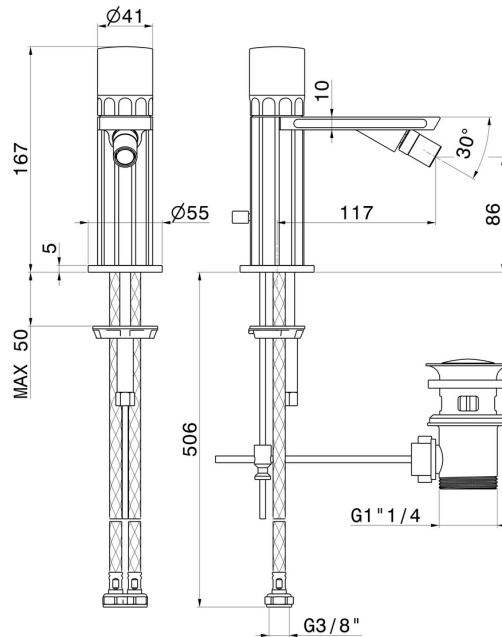

IONIKA ALLURE

73025.21.018

Single lever bidet mixer basin group - finish Chrome

Chrome

FEATURES

Material	Brass/Marble
Technology	Energy Saving - Save Water
Installation	Freestanding
Hole type	Single hole
Control type	Single lever
Waste / Drain set	With waste set
Water mixing	Mechanical

TECHNICAL DRAWING

IONIKA ALLURE

73025.21.018

Single lever bidet mixer basin group - finish Chrome

AVAILABLE FINISHES

21.018

Chrome

01.014